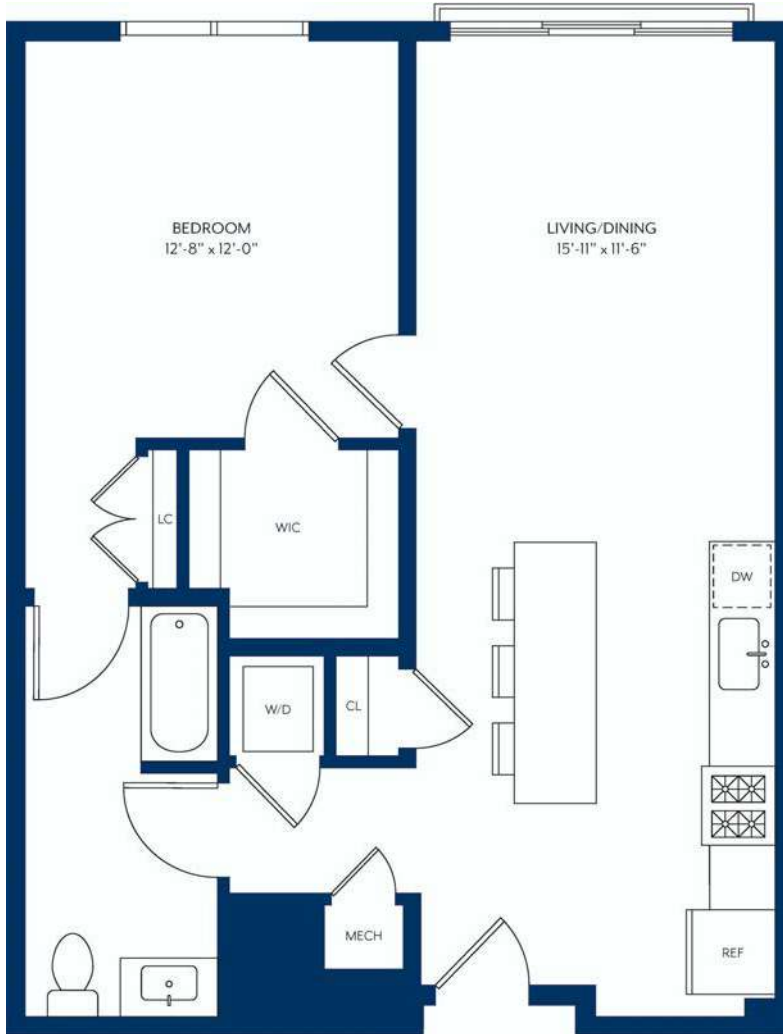

A-01.2

1 BED / 1 BATH

850 - 922

SQ. FT.

92 Millburn Avenue | Springfield, NJ 07081

www.rentthemetropolitannj.com

Floor plans are artist's rendering. All dimensions are approximate. Actual product and specifications may vary in dimension or detail. Not all features are available in every apartment. Prices and availability are subject to change. Please see a representative for details.