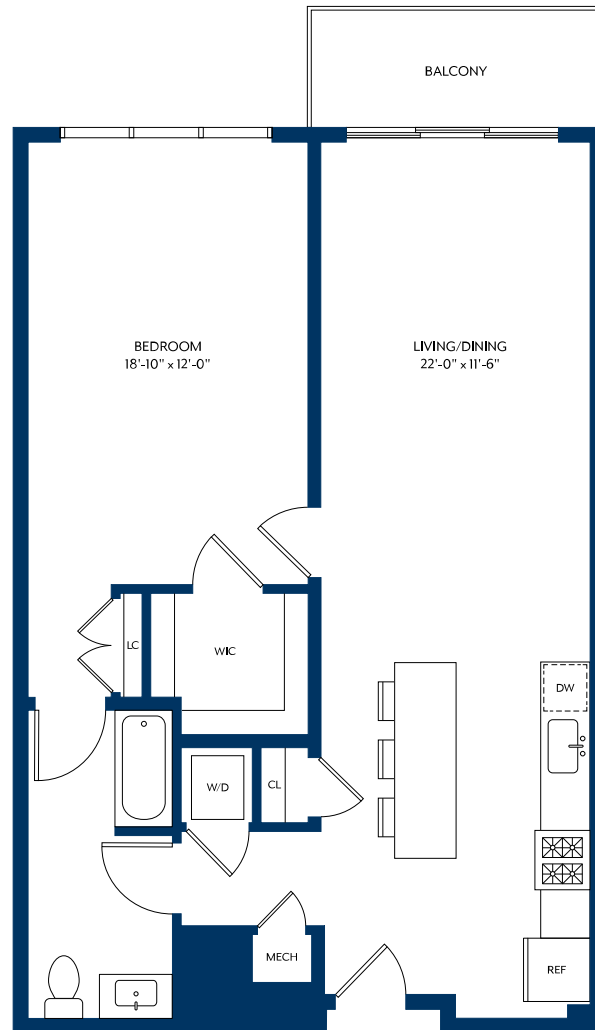

A-01.3

1 BED / 1 BATH

952

SQ. FT.

92 Millburn Avenue | Springfield, NJ 07081

www.rentthemetropolitannj.com

Floor plans are artist's rendering. All dimensions are approximate. Actual product and specifications may vary in dimension or detail. Not all features are available in every apartment. Prices and availability are subject to change. Please see a representative for details.