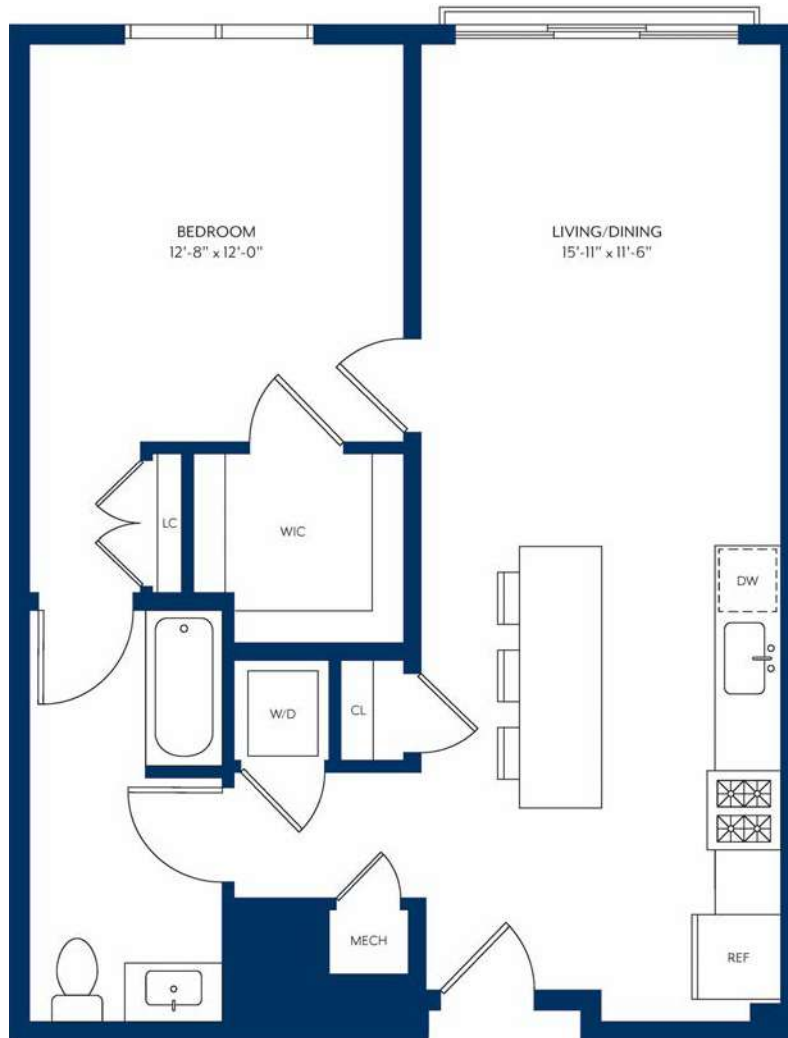

A-01

1 BED / 1 BATH

767 - 832

SQ. FT.

92 Millburn Avenue | Springfield, NJ 07081

www.rentthemetropolitannj.com

Floor plans are artist's rendering. All dimensions are approximate. Actual product and specifications may vary in dimension or detail. Not all features are available in every apartment. Prices and availability are subject to change. Please see a representative for details.