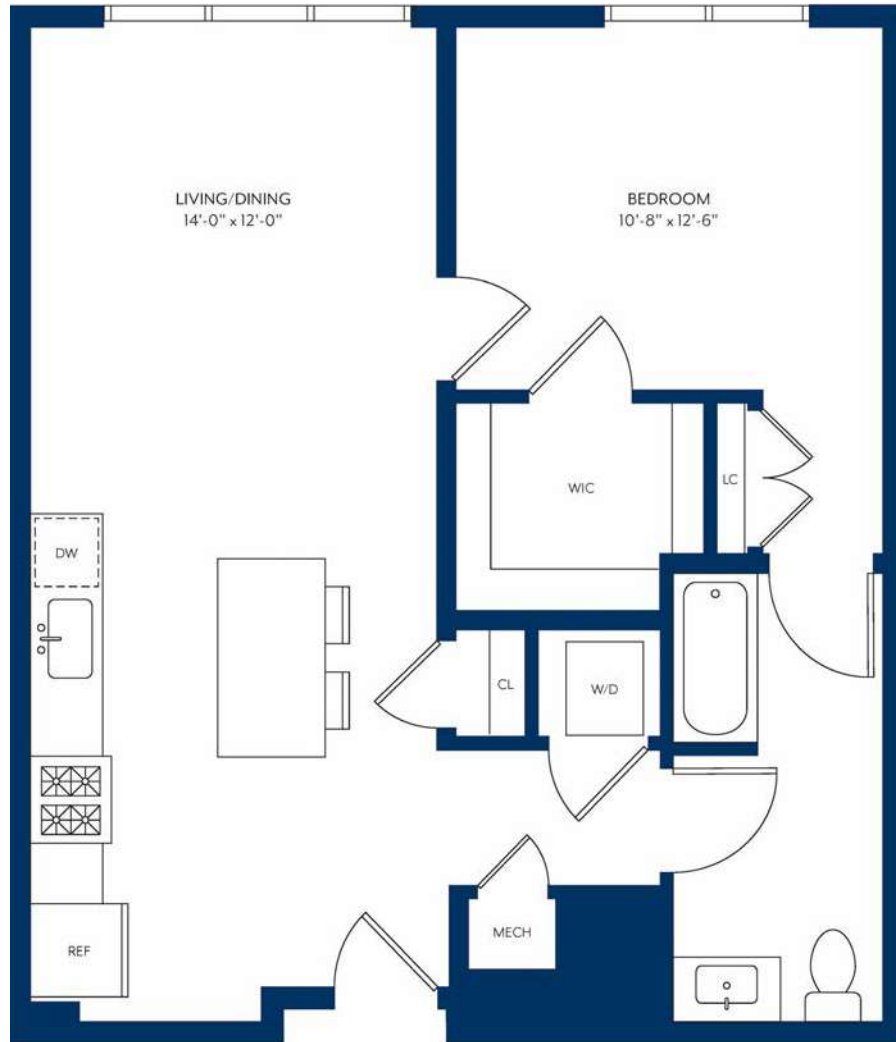

# A-04

1 BED / 1 BATH

# 778 - 829

SQ. FT.

92 Millburn Avenue | Springfield, NJ 07081

[www.rentthemetropolitannj.com](http://www.rentthemetropolitannj.com)

*Floor plans are artist's rendering. All dimensions are approximate. Actual product and specifications may vary in dimension or detail. Not all features are available in every apartment. Prices and availability are subject to change. Please see a representative for details.*