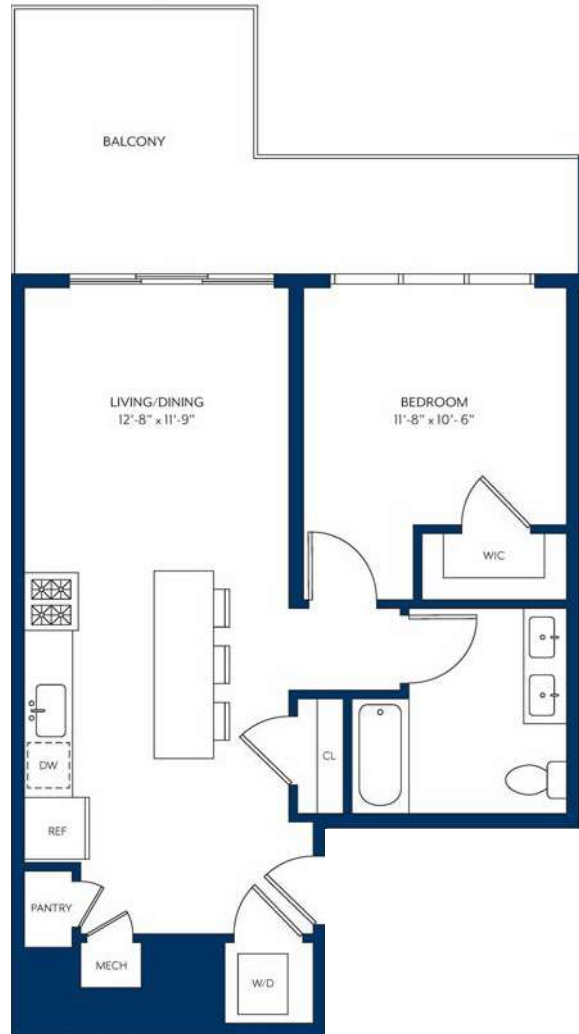

A-09

1 BED / 1 BATH

734

SQ. FT.

92 Millburn Avenue | Springfield, NJ 07081

www.rentthemetropolitannj.com

Floor plans are artist's rendering. All dimensions are approximate. Actual product and specifications may vary in dimension or detail. Not all features are available in every apartment. Prices and availability are subject to change. Please see a representative for details.