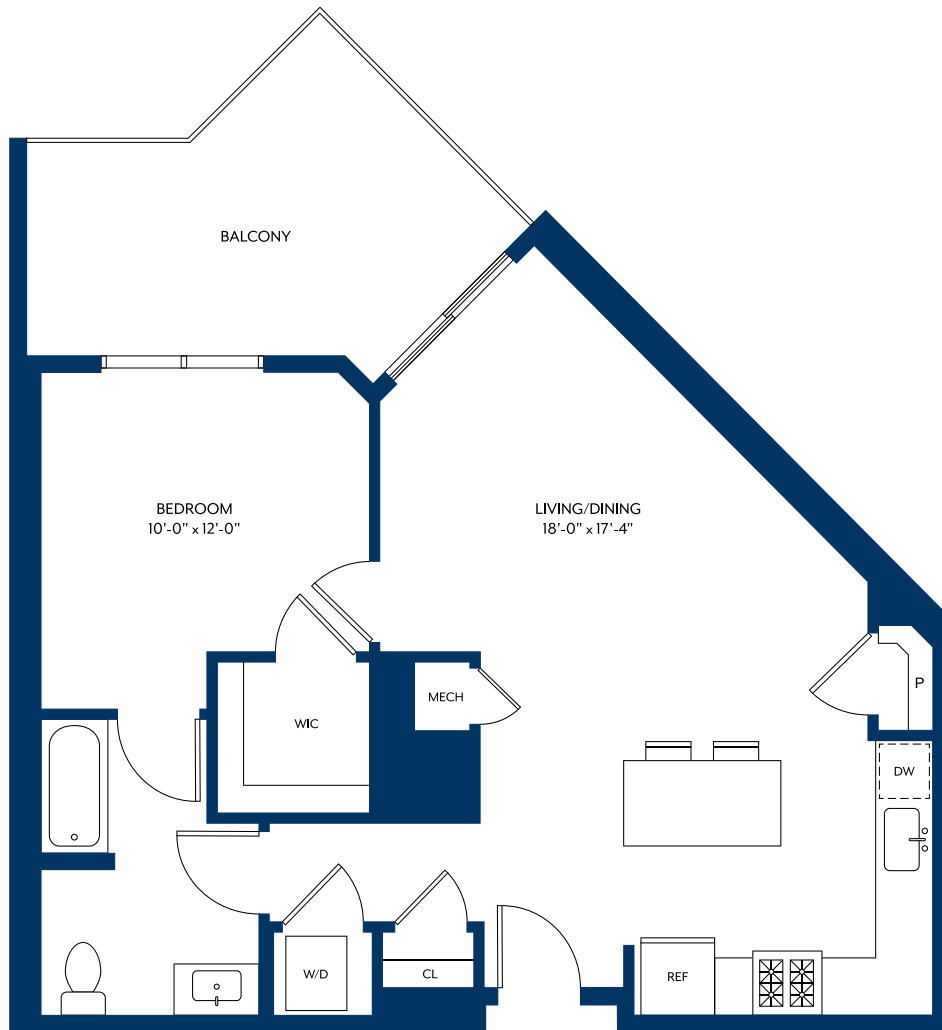

A-10

1 BED / 1 BATH

797

SQ. FT.

92 Millburn Avenue | Springfield, NJ 07081

www.rentthemetropolitannj.com

Floor plans are artist's rendering. All dimensions are approximate. Actual product and specifications may vary in dimension or detail. Not all features are available in every apartment. Prices and availability are subject to change. Please see a representative for details.