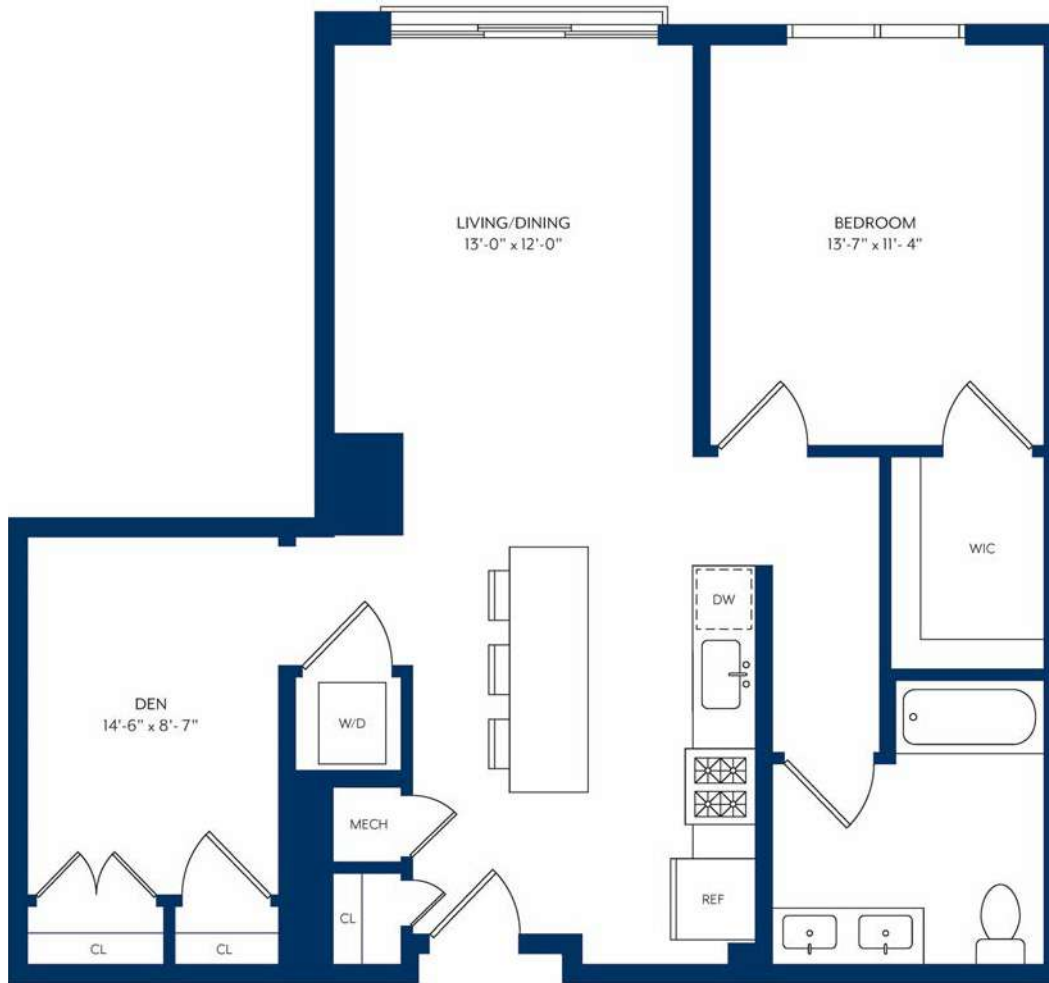

# AD-02.2

# 1019 - 1125

1 BED / 1 BATH

SQ. FT.

92 Millburn Avenue | Springfield, NJ 07081

[www.rentthemetropolitannj.com](http://www.rentthemetropolitannj.com)

*Floor plans are artist's rendering. All dimensions are approximate. Actual product and specifications may vary in dimension or detail. Not all features are available in every apartment. Prices and availability are subject to change. Please see a representative for details.*