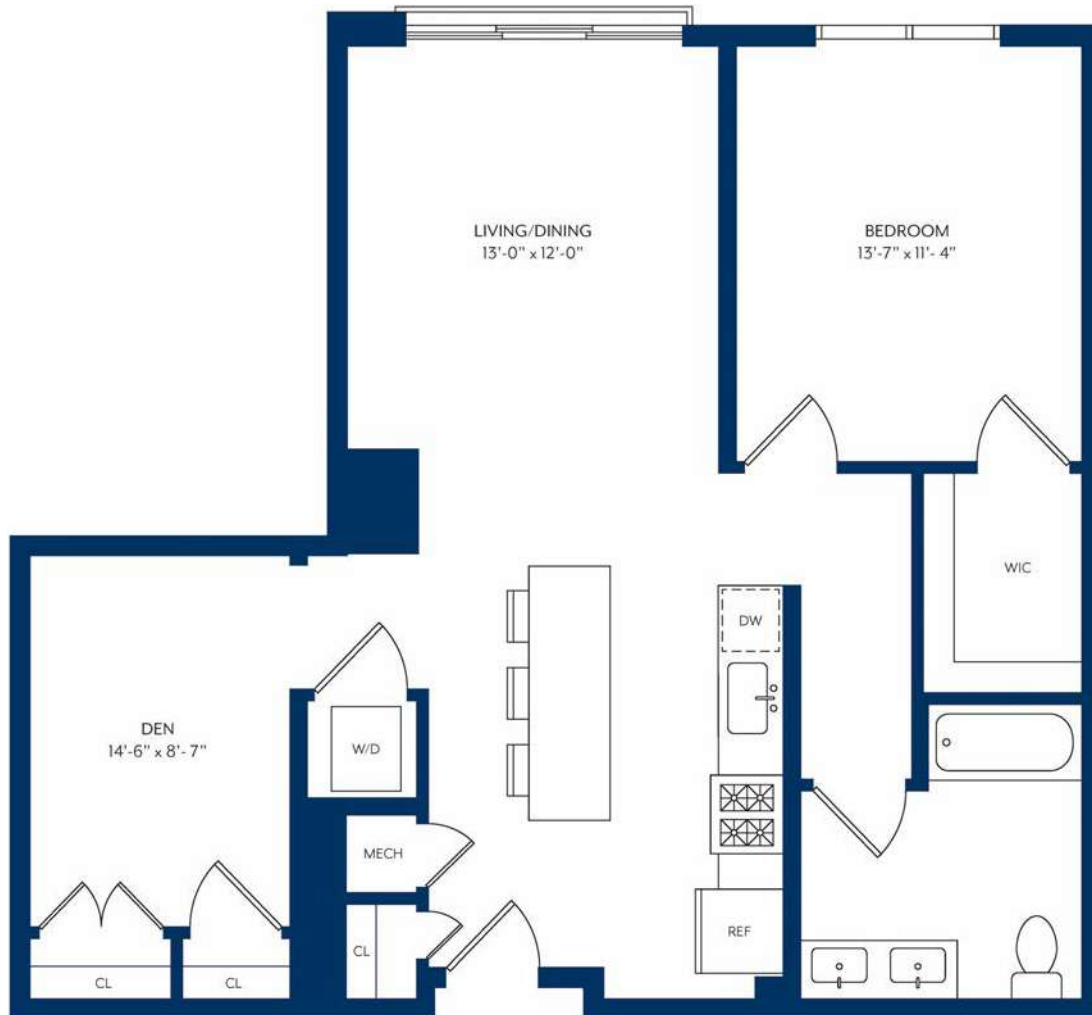

AD-02

947 - 991

1 BED / 1 BATH / DEN

SQ. FT.

92 Millburn Avenue | Springfield, NJ 07081

www.rentthemetropolitannj.com

Floor plans are artist's rendering. All dimensions are approximate. Actual product and specifications may vary in dimension or detail. Not all features are available in every apartment. Prices and availability are subject to change. Please see a representative for details.