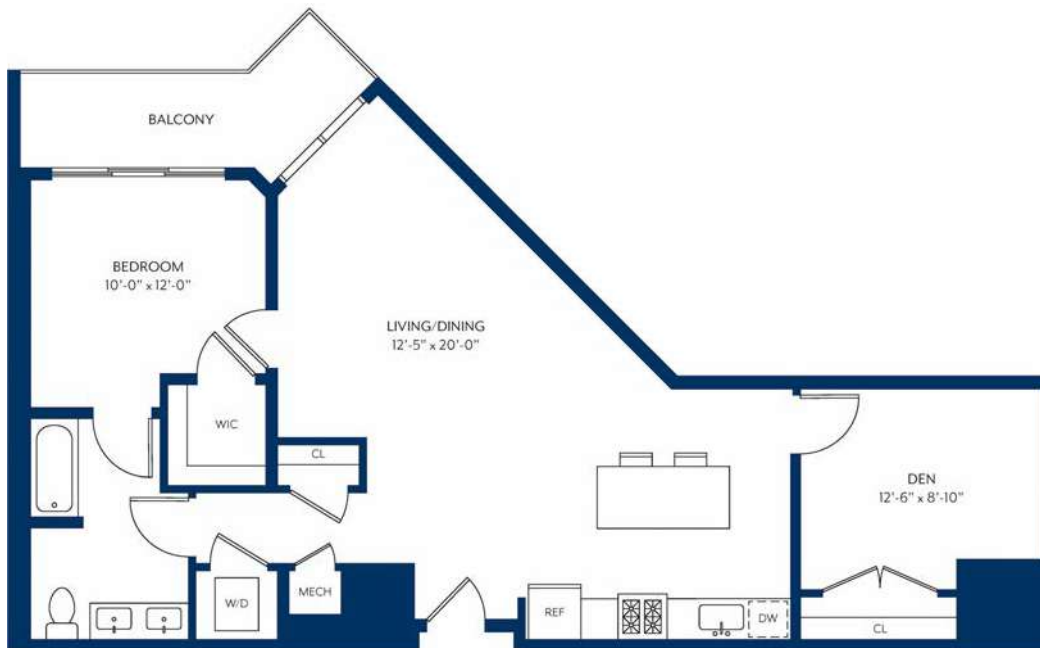

AD-04

1 BED / 1 BATH

1041

SQ. FT.

92 Millburn Avenue | Springfield, NJ 07081

www.rentthemetropolitannj.com

Floor plans are artist's rendering. All dimensions are approximate. Actual product and specifications may vary in dimension or detail. Not all features are available in every apartment. Prices and availability are subject to change. Please see a representative for details.