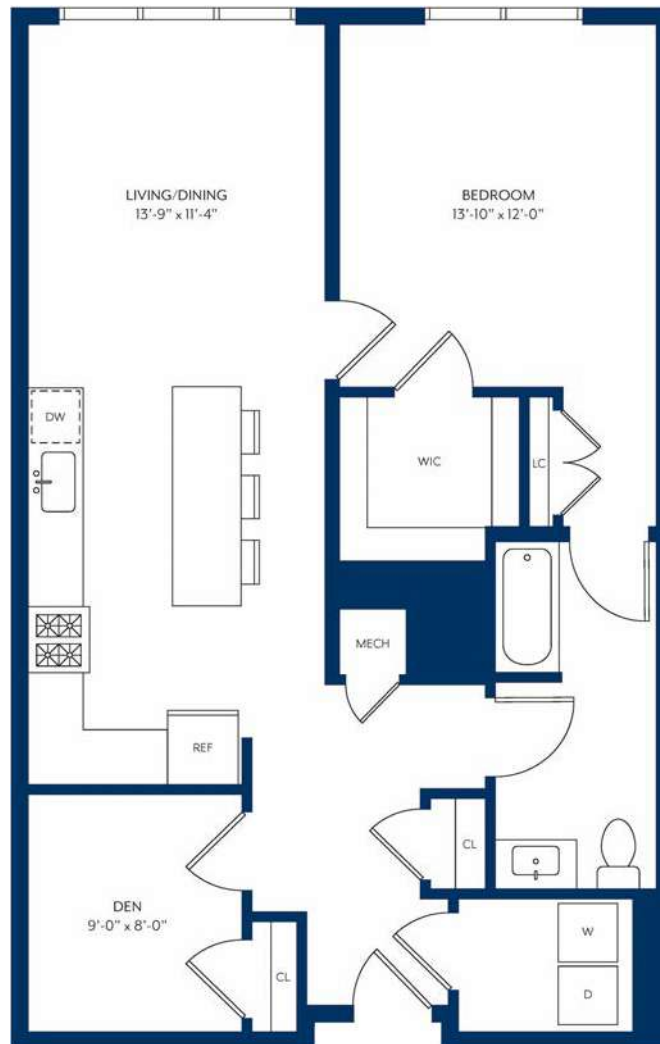

AD-05.2

1 BED / 1 BATH

1183

SQ. FT.

92 Millburn Avenue | Springfield, NJ 07081

www.rentthemetropolitannj.com

Floor plans are artist's rendering. All dimensions are approximate. Actual product and specifications may vary in dimension or detail. Not all features are available in every apartment. Prices and availability are subject to change. Please see a representative for details.