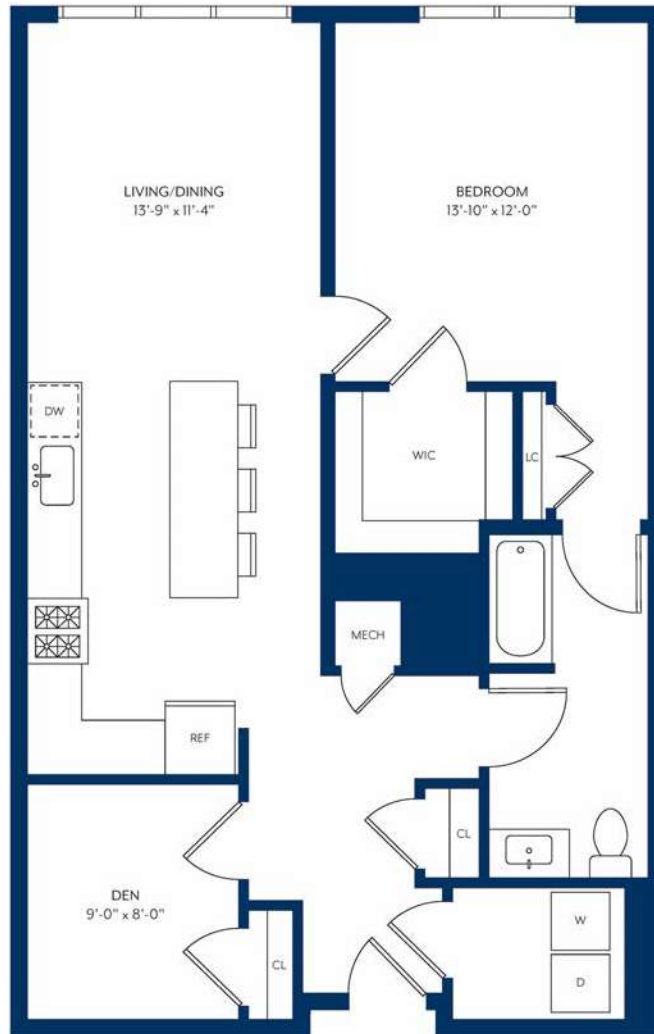

# AD-05

1 BED / 1 BATH / DEN

# 976

SQ. FT.

92 Millburn Avenue | Springfield, NJ 07081

[www.rentthemetropolitannj.com](http://www.rentthemetropolitannj.com)

*Floor plans are artist's rendering. All dimensions are approximate. Actual product and specifications may vary in dimension or detail. Not all features are available in every apartment. Prices and availability are subject to change. Please see a representative for details.*