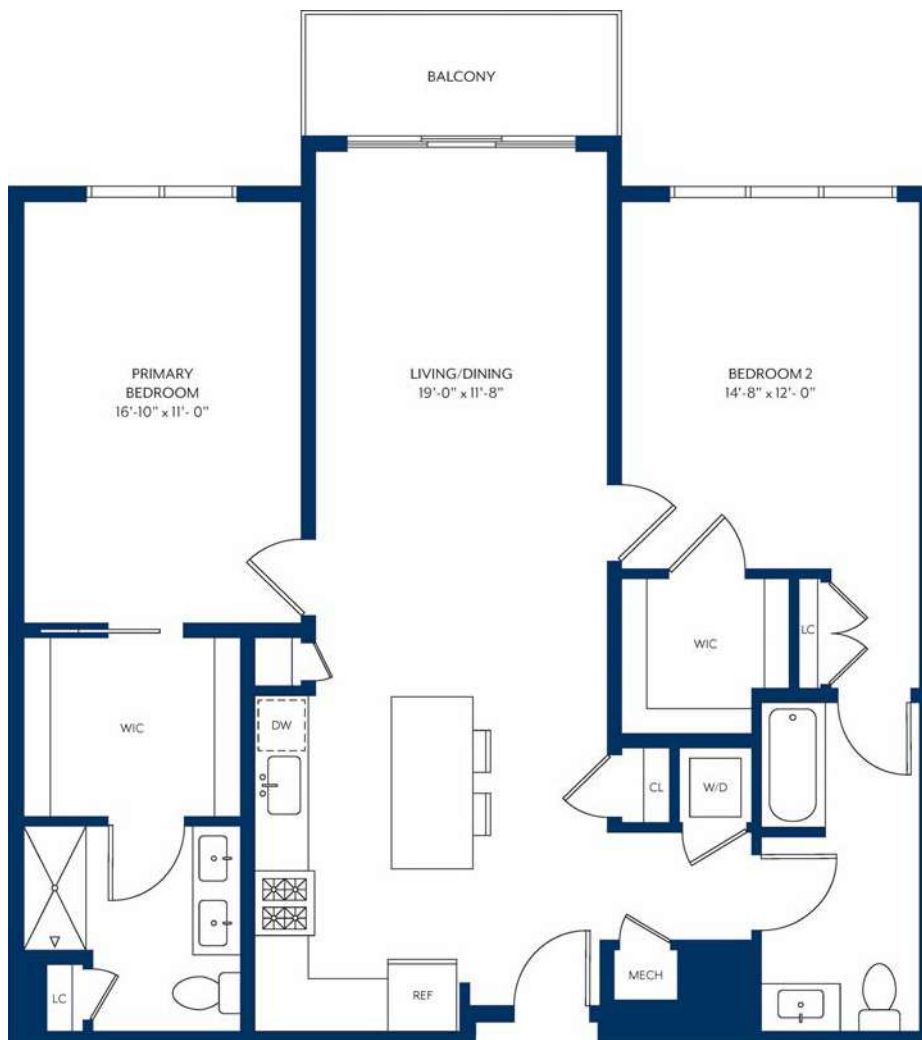

B-03

1208 - 1267

2 BED / 2 BATH

SQ. FT.

92 Millburn Avenue | Springfield, NJ 07081

www.rentthemetropolitannj.com

Floor plans are artist's rendering. All dimensions are approximate. Actual product and specifications may vary in dimension or detail. Not all features are available in every apartment. Prices and availability are subject to change. Please see a representative for details.