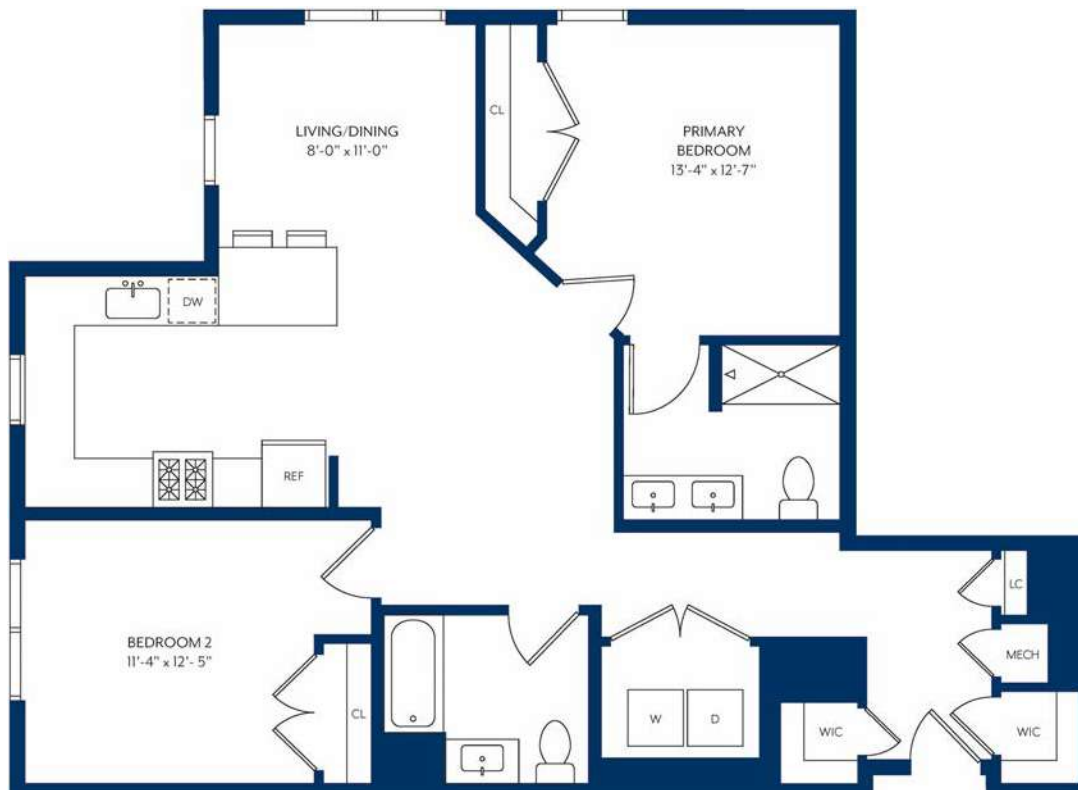

# B-04

2 BED / 2 BATH

# 1237

SQ. FT.

92 Millburn Avenue | Springfield, NJ 07081

[www.rentthemetropolitannj.com](http://www.rentthemetropolitannj.com)

*Floor plans are artist's rendering. All dimensions are approximate. Actual product and specifications may vary in dimension or detail. Not all features are available in every apartment. Prices and availability are subject to change. Please see a representative for details.*