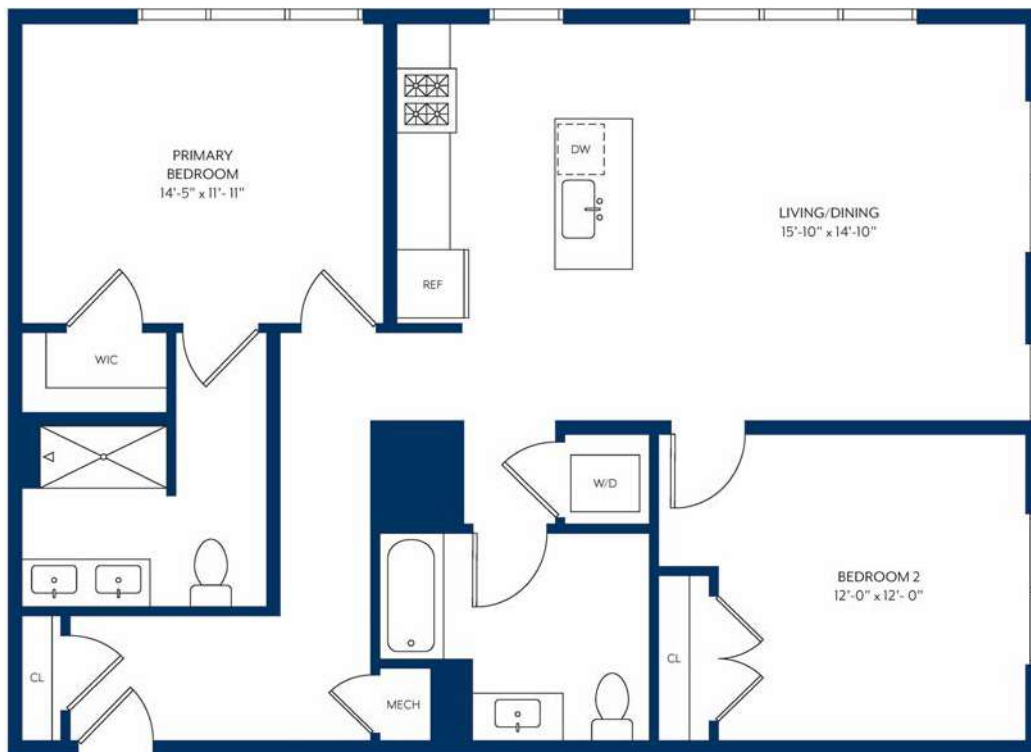

B-07

2 BED / 2 BATH

1212

SQ. FT.

92 Millburn Avenue | Springfield, NJ 07081

www.rentthemetropolitannj.com

Floor plans are artist's rendering. All dimensions are approximate. Actual product and specifications may vary in dimension or detail. Not all features are available in every apartment. Prices and availability are subject to change. Please see a representative for details.