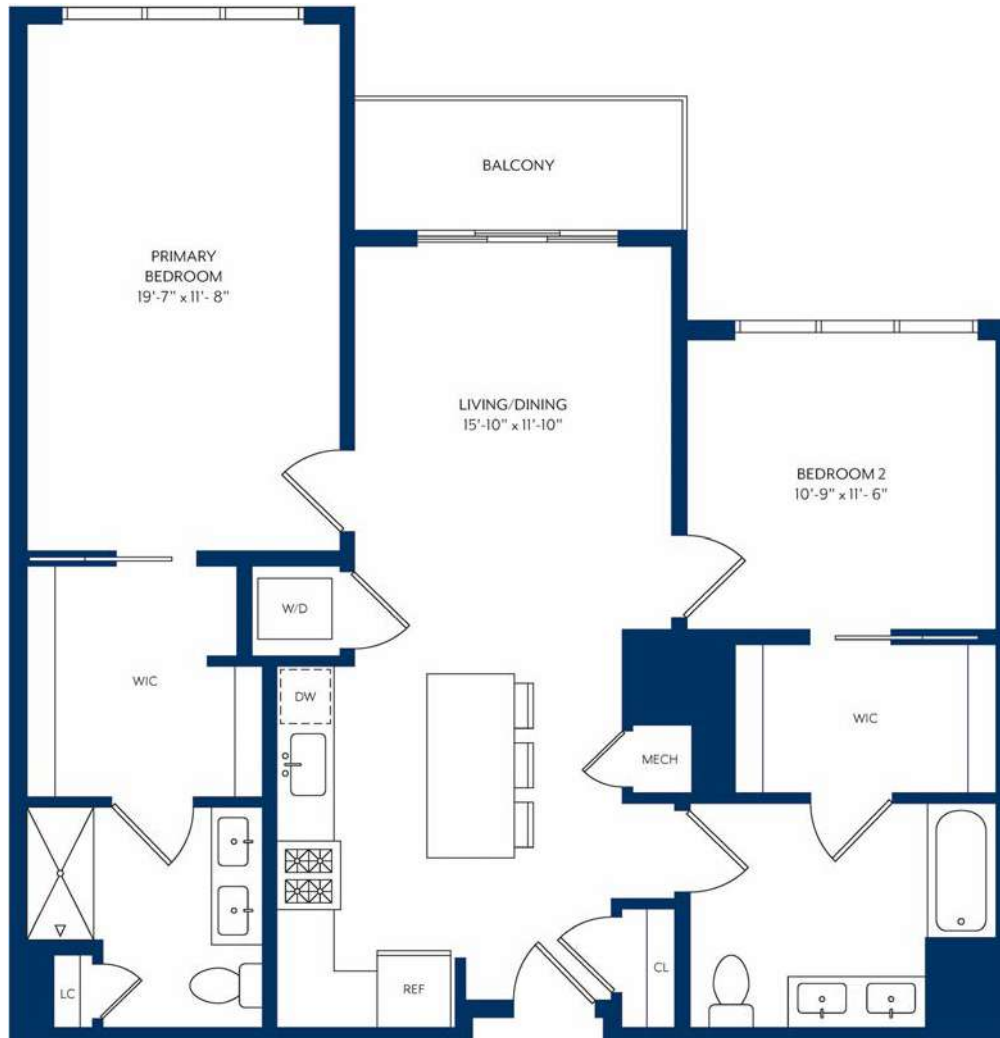

B-08

1129 - 1169

2 BED / 2 BATH

SQ. FT.

92 Millburn Avenue | Springfield, NJ 07081

www.rentthemetropolitannj.com

Floor plans are artist's rendering. All dimensions are approximate. Actual product and specifications may vary in dimension or detail. Not all features are available in every apartment. Prices and availability are subject to change. Please see a representative for details.