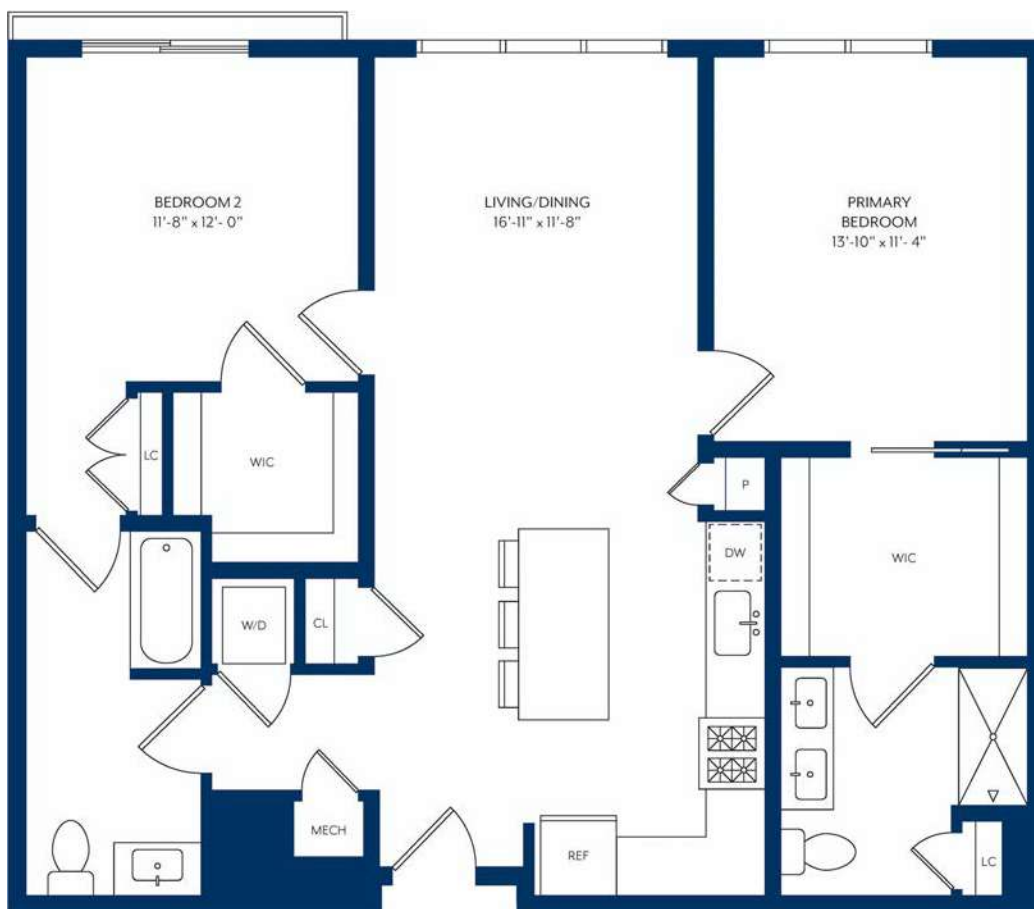

B-11

1143 - 1183

2 BED / 2 BATH

SQ. FT.

92 Millburn Avenue | Springfield, NJ 07081

www.rentthemetropolitannj.com

Floor plans are artist's rendering. All dimensions are approximate. Actual product and specifications may vary in dimension or detail. Not all features are available in every apartment. Prices and availability are subject to change. Please see a representative for details.