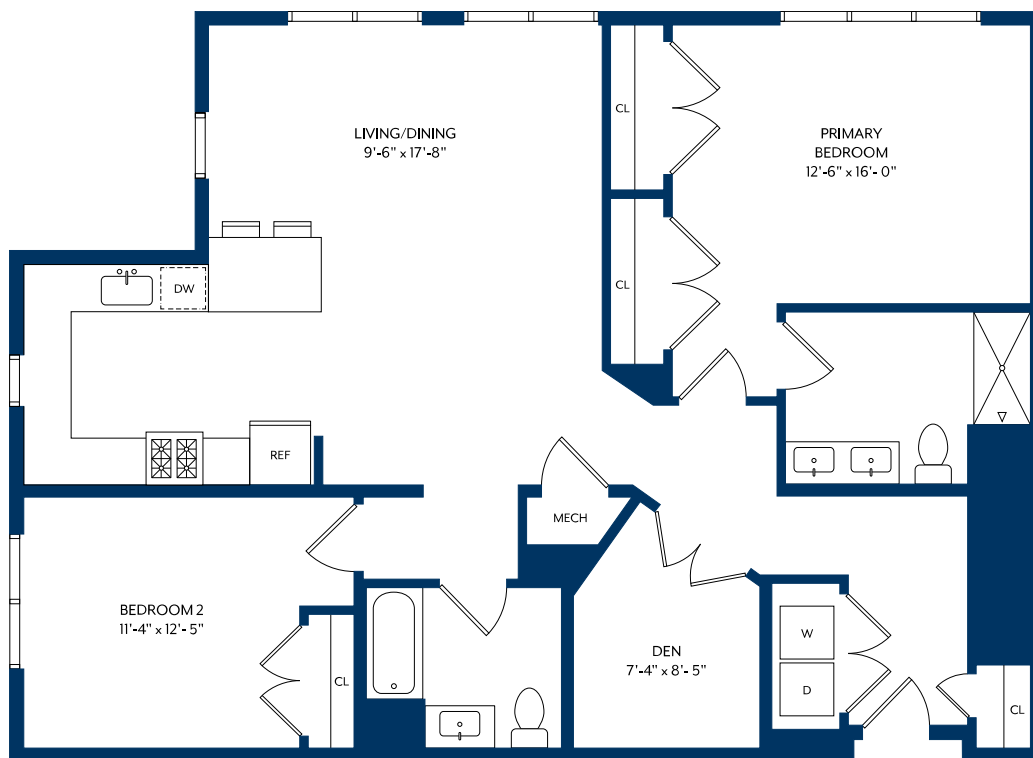

# BD-01

2 BED / 2 BATH / DEN

# 1447

SQ. FT.

92 Millburn Avenue | Springfield, NJ 07081

[www.rentthemetropolitannj.com](http://www.rentthemetropolitannj.com)

*Floor plans are artist's rendering. All dimensions are approximate. Actual product and specifications may vary in dimension or detail. Not all features are available in every apartment. Prices and availability are subject to change. Please see a representative for details.*