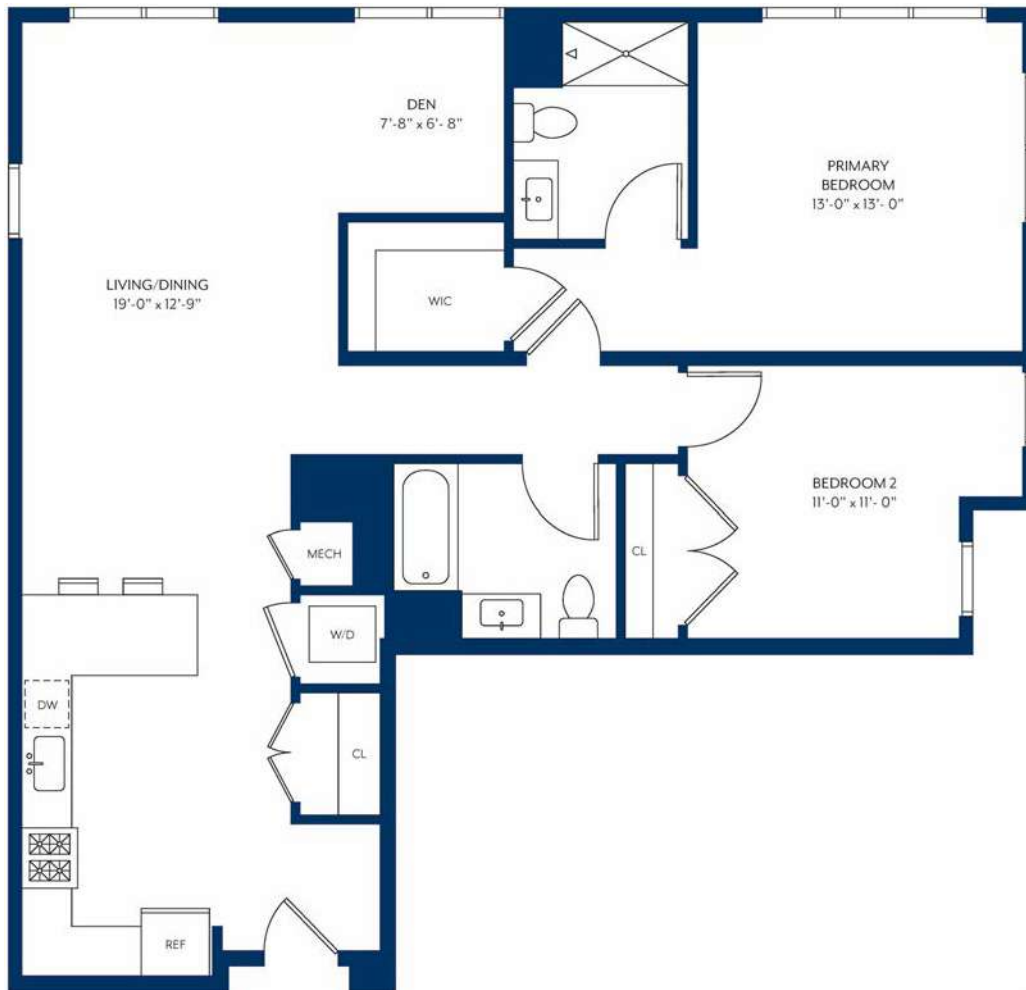

BD-02

2 BED / 2 BATH

1247

SQ. FT.

92 Millburn Avenue | Springfield, NJ 07081

www.rentthemetropolitannj.com

Floor plans are artist's rendering. All dimensions are approximate. Actual product and specifications may vary in dimension or detail. Not all features are available in every apartment. Prices and availability are subject to change. Please see a representative for details.