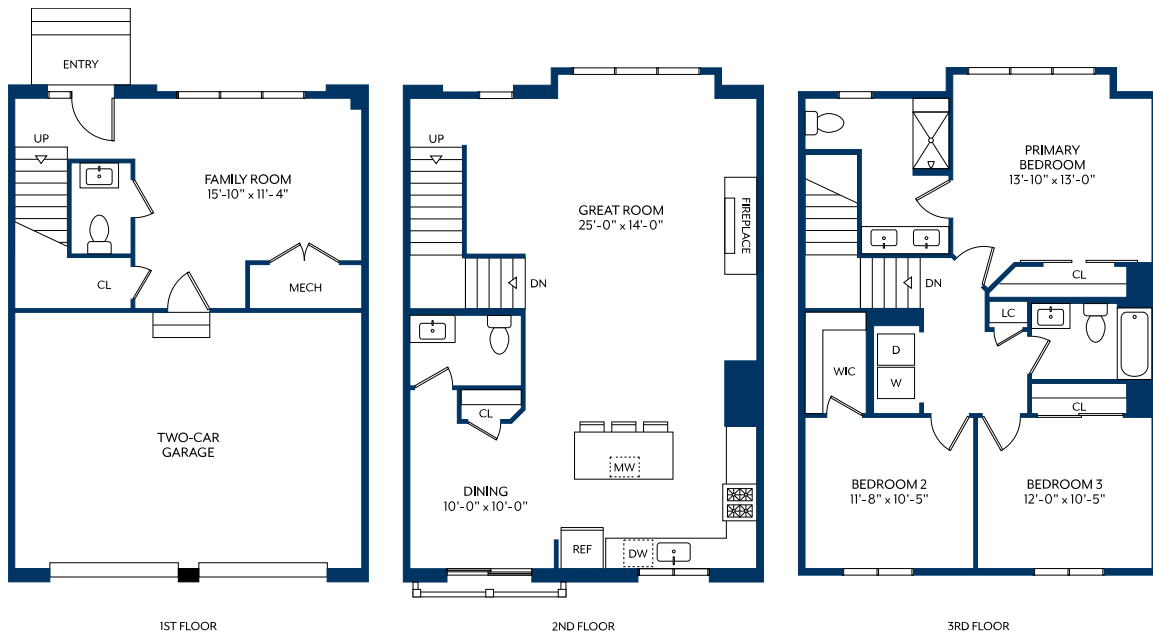

# Three Bedroom Townhome C

# 2623

3 BED / 4 BATH

SQ. FT.

92 Millburn Avenue | Springfield, NJ 07081

[www.rentthemetropolitannj.com](http://www.rentthemetropolitannj.com)

*Floor plans are artist's rendering. All dimensions are approximate. Actual product and specifications may vary in dimension or detail. Not all features are available in every apartment. Prices and availability are subject to change. Please see a representative for details.*