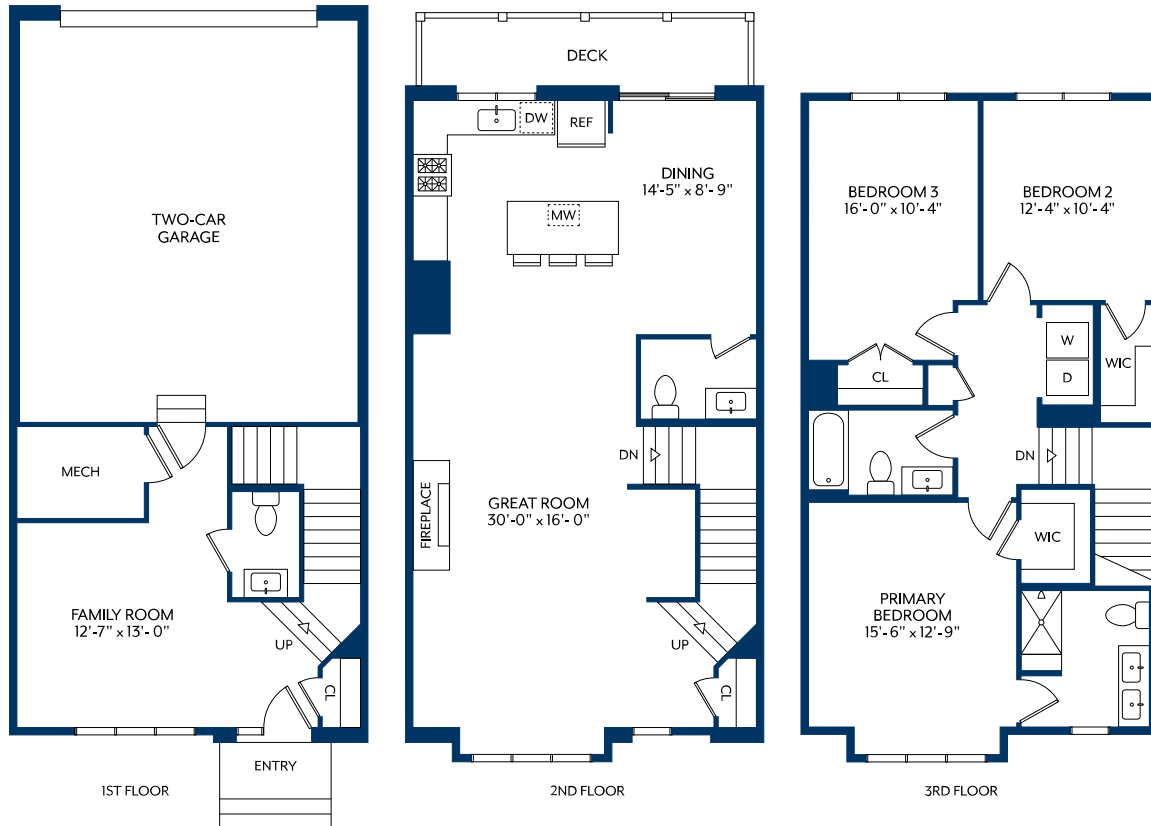

Three Bedroom Townhome E

2825

3 BED / 4 BATH / DECK

SQ. FT.

92 Millburn Avenue | Springfield, NJ 07081

www.rentthemetropolitannj.com

Floor plans are artist's rendering. All dimensions are approximate. Actual product and specifications may vary in dimension or detail. Not all features are available in every apartment. Prices and availability are subject to change. Please see a representative for details.