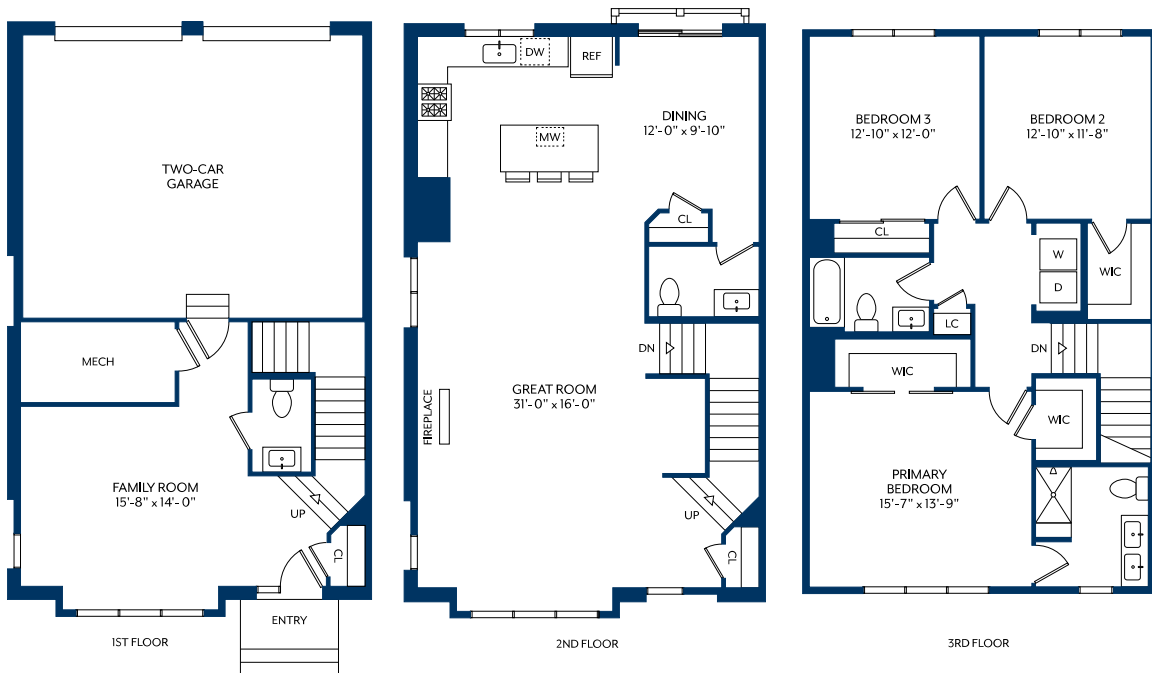

Three Bedroom Townhome F

3061

3 BED / 4 BATH

SQ. FT.

92 Millburn Avenue | Springfield, NJ 07081

www.rentthemetropolitannj.com

Floor plans are artist's rendering. All dimensions are approximate. Actual product and specifications may vary in dimension or detail. Not all features are available in every apartment. Prices and availability are subject to change. Please see a representative for details.