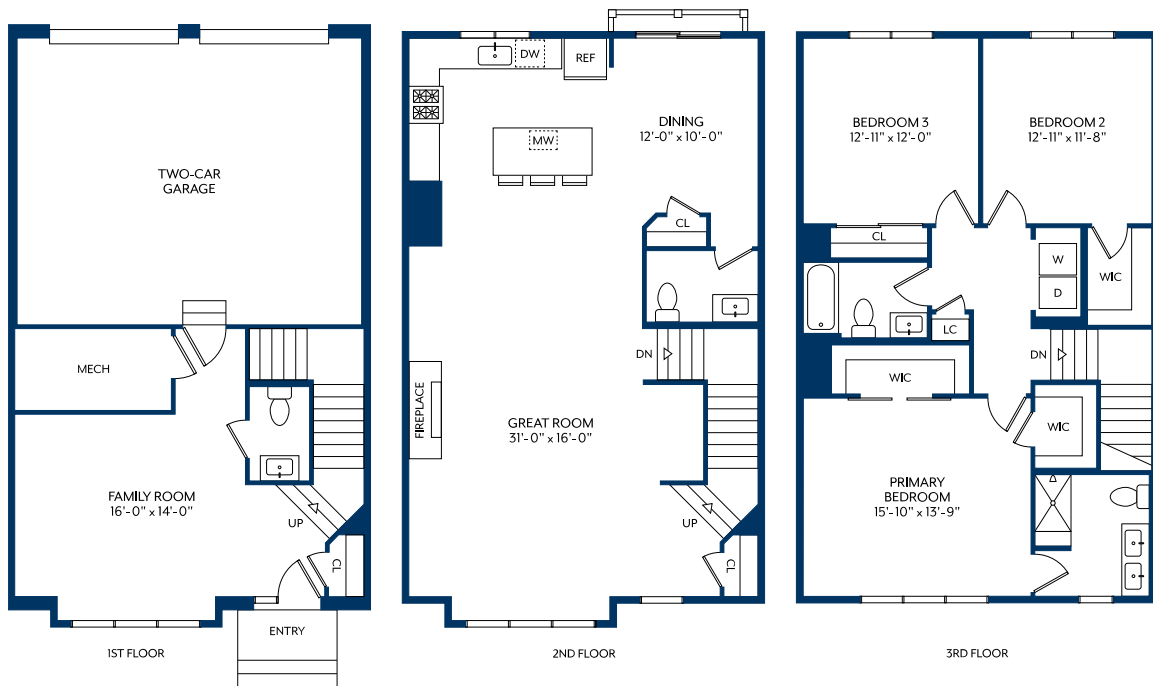

Three Bedroom Townhome G

3079

3 BED / 4 BATH

SQ. FT.

92 Millburn Avenue | Springfield, NJ 07081

www.rentthemetropolitannj.com

Floor plans are artist's rendering. All dimensions are approximate. Actual product and specifications may vary in dimension or detail. Not all features are available in every apartment. Prices and availability are subject to change. Please see a representative for details.