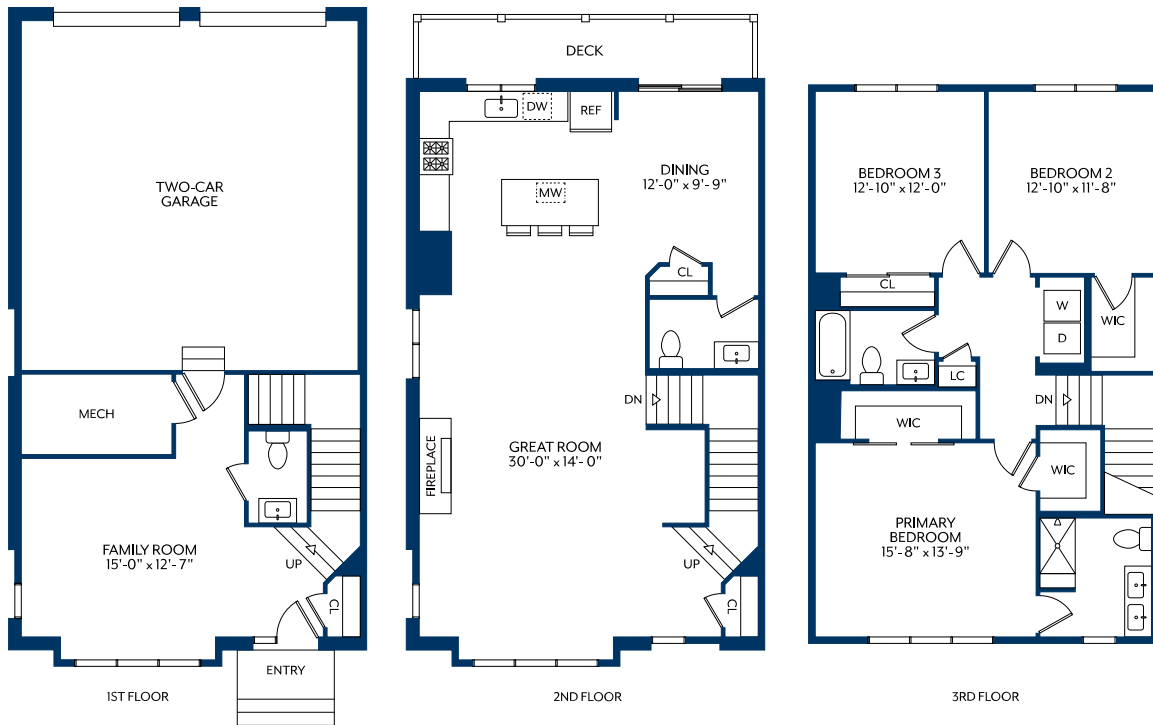

Three Bedroom Townhome H

3187

3 BED / 4 BATH / DECK

SQ. FT.

92 Millburn Avenue | Springfield, NJ 07081

www.rentthemetropolitannj.com

Floor plans are artist's rendering. All dimensions are approximate. Actual product and specifications may vary in dimension or detail. Not all features are available in every apartment. Prices and availability are subject to change. Please see a representative for details.