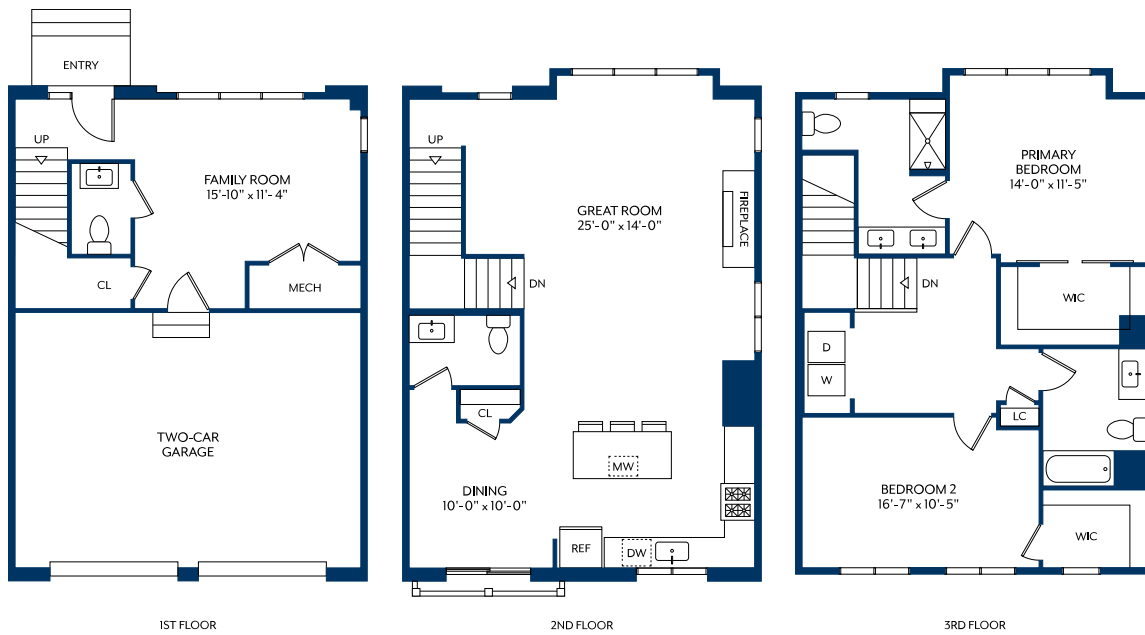

Two Bedroom Townhome A

2608

2 BED / 4 BATH

SQ. FT.

	92 Millburn Avenue Springfield, NJ 07081
	www.rentthemetropolitannj.com

Floor plans are artist's rendering. All dimensions are approximate. Actual product and specifications may vary in dimension or detail. Not all features are available in every apartment. Prices and availability are subject to change. Please see a representative for details.