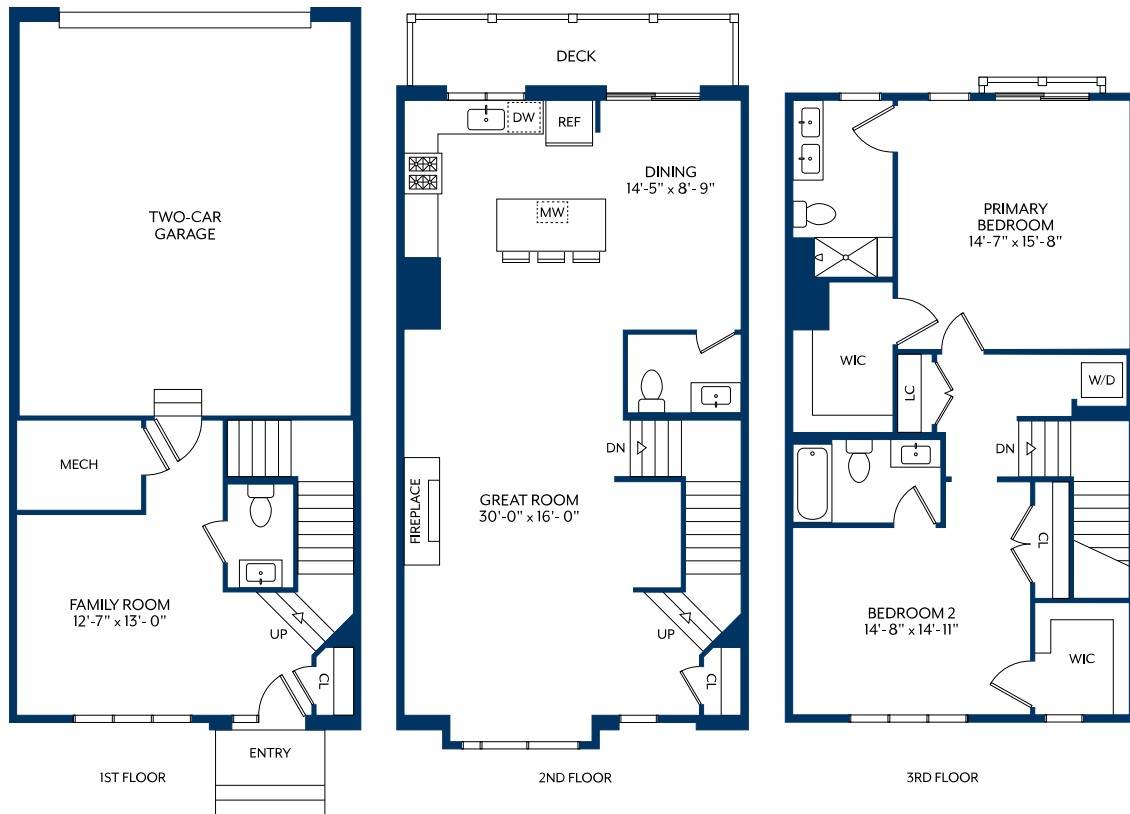

# Two Bedroom Townhome B

# 2825

2 BED / 4 BATH / DECK

SQ. FT.

92 Millburn Avenue | Springfield, NJ 07081

[www.rentthemetropolitannj.com](http://www.rentthemetropolitannj.com)

*Floor plans are artist's rendering. All dimensions are approximate. Actual product and specifications may vary in dimension or detail. Not all features are available in every apartment. Prices and availability are subject to change. Please see a representative for details.*